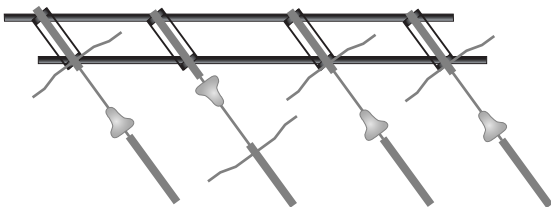

4 BIKE STAND (PS4)

LENGTHS:

PS1: 500mm

PS2: 470mm

PS3: 840mm

PS4: 1210mm

PS5: 1580mm

PS6: 1950mm

PS7: 2320mm

PS8: 2690mm

PS9: 3060mm

PS10: 3430mm

* Note: if stand is placed at an angle these lengths will increase.

To fix permanently to cement, use 8mm dynabolt in the holes provided.

For security reasons, it is recommended to place the stand either in a secure lockable location or in a open place where is it visible to general public.