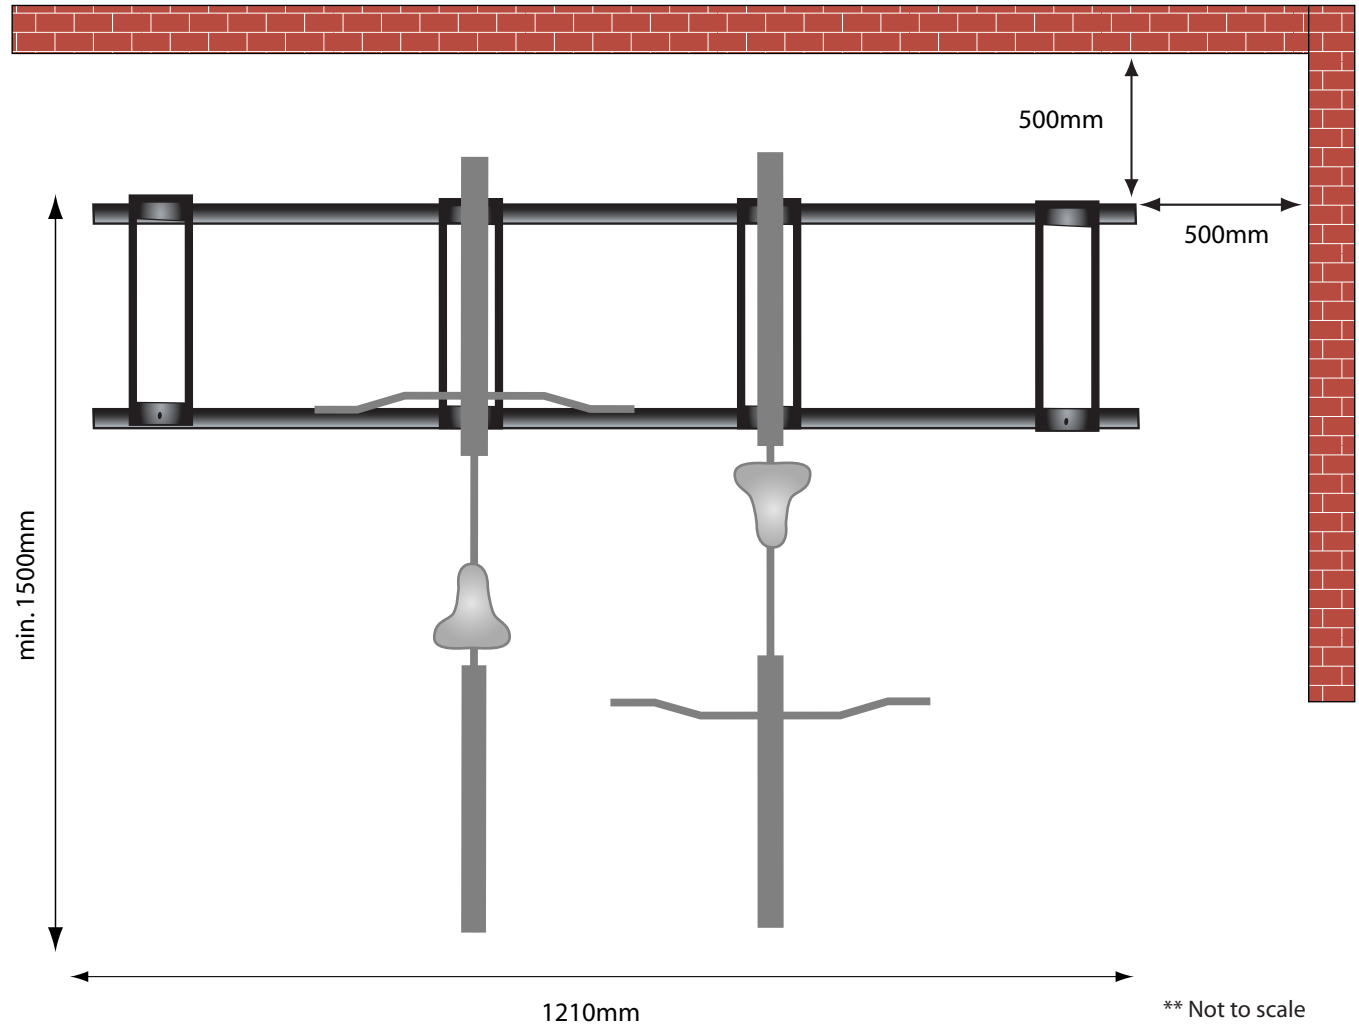

4 BIKE STAND (PS4)

LENGTHS:

PS1: 500mm

PS2: 470mm

PS3: 840mm

PS4: 1210mm

PS5: 1580mm

PS6: 1950mm

PS7: 2320mm

PS8: 2690mm

PS9: 3060mm

PS10: 3430mm

* Note: if stand is placed at an angle these lengths will increase.

To fix permanently to cement, use 8mm dynabolt in the holes provided.

For security reasons, it is recommended to place the stand either in a secure lockable location or in a open place where is it visible to general public.

For safety reasons, it is recommended to place a guard rail, bollards or a clear sign in order to make the stands clearly visible to pedestrians and vehicles.

4 BIKE STAND (PS4)

(** NOT TO SCALE)