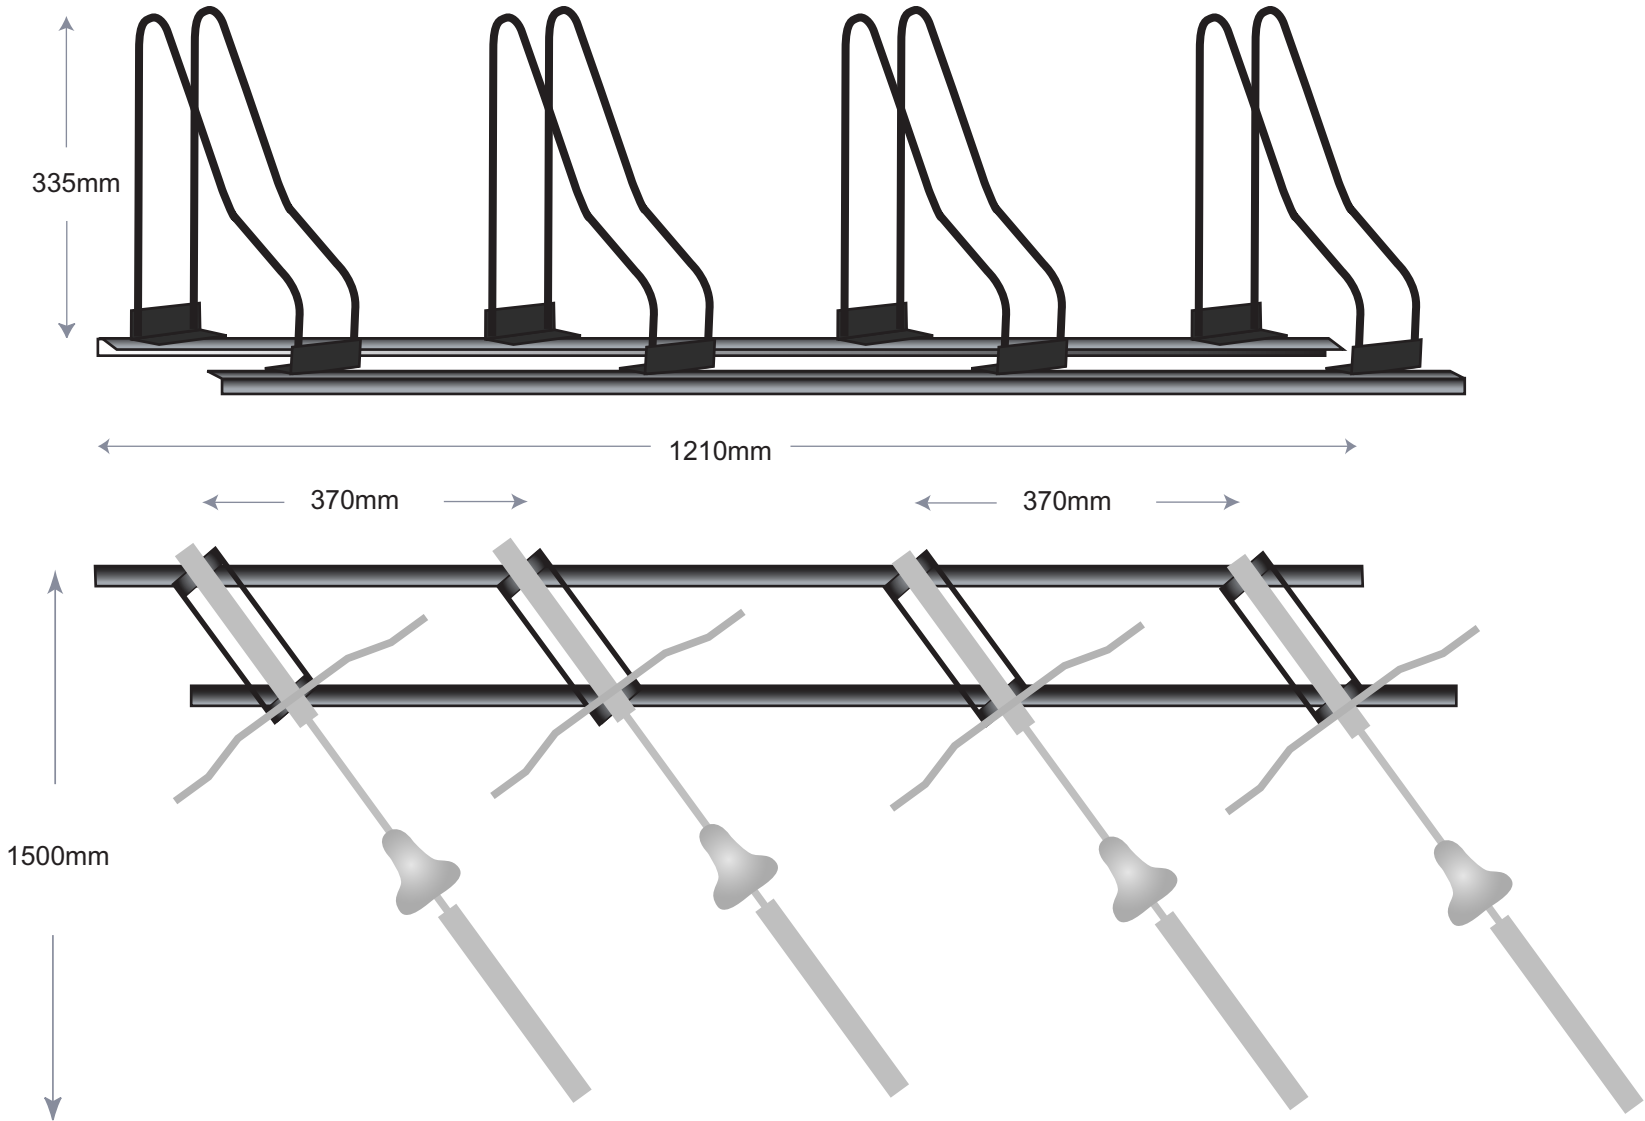

PS7: 2320mm

PS8: 2690mm

PS9: 3060mm

PS10: 3430mm

* Note: if stand is placed at an angle these lengths will increase.

To fix permanently to cement, use 8mm dynabolt in the holes provided.

For security reasons, it is recommended to place the stand either in a secure lockable location or in a open place where is it visible to general public.

For safety reasons, it is recommended to place a guard rail, bollards or a clear sign in order to make the stands clearly visible to pedestrians and vehicles.

4 BIKE STAND (PS4)

(** NOT TO SCALE)